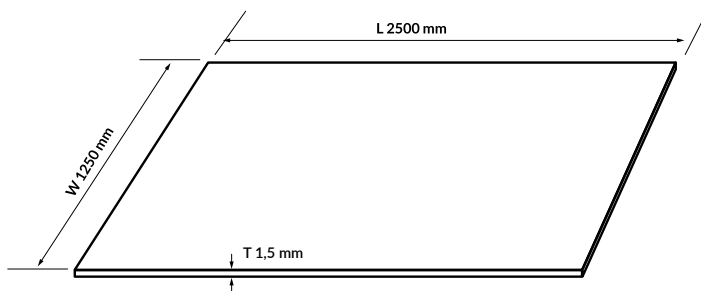

CHAPA LAGRIMADA CL PATTERNED METAL SHEETS CL

Material: Acero inoxidable 1.4016 / 1.4016 Stainless steel

STOCK

CL7

CL6

i Suministramos rampas a medida bajo pedido.
We supply ramps per drawing under demand.

How to order: Ref. + L x W x T